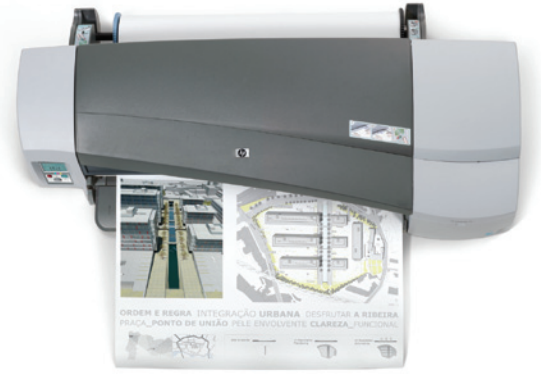

# DESIGNJET 111 PRINTER WITH ROLL

The most affordable HP large-format printer

- HP large-format printing is truly affordable. It won't cost a lot of money to buy the HP Designjet 111 Printer with Roll, and HP supplies and printing materials ensure cost-effective operation. Produce class posters and presentations for less than a \$1.<sup>1</sup>
- Don't waste your money printing projects or jobs at a reprohouse. This HP printer is truly affordable and gives you the freedom to print in your home office. Now you don't have to wait, pay more, or hope for the best—because you're in control.
- Impress professors and clients alike with a compact, all-purpose printer that does it all. Confidently take on any assignment—the HP Designjet 111 Printer with Roll lets you print oversized posters, drawings, or presentations up to D-size.

## The most compact HP large-format printer

So easy and convenient, this HP Designjet printer fits perfectly in any home office. Produce projects and jobs quickly and easily with right-click printing. It's also durable and—at only 3.3 ft. wide—will fit just about anywhere you need it to.

- The smallest large-format printer on the market,<sup>2</sup> the HP Designjet 111 Printer with Roll fits almost any environment. The space-saving design delivers a reduced footprint at only 3.3 ft wide, making it perfect for the desktop in your home office.
- When you need to meet a deadline, you don't want to worry about changing a cartridge or fixing a jam. Fortunately the HP Designjet 111 Printer with Roll delivers easy, dependable, and robust operation that you can really count on.