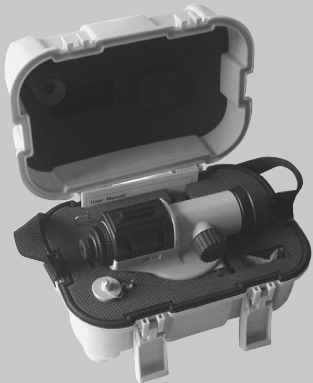

AL-20/AL-24/AL-28/AL-32 AUTOMATIC LEVELS

PACKAGE INCLUDES

Auto level, plumb bob, lens cap, Allen wrench, adjusting pin, instruction manual and carrying case.

- Magnetically damped compensator designed to ensure high performance and stability
- Compact size with durable all-metal construction
- Large focus and tangent knobs—easy to operate wearing gloves
- Top mounted peep-site for easy target location
- Mirror for easy bubble viewing
- Sealed, weatherproof construction
- Fits standard 5/8" x 11" flat or dome head tripods

DESCRIPTION	AL-20	AL-24	AL-28	AL-32
Magnification	20x	24x	28x	32x
Accuracy	±1/16" @ 100'	±1/6" @ 100'	±1/16" @ 100'	±1/16" @ 100'
Approximate Range	175'/50m	250'/75m	300'/90m	350'/100m
Objective Aperture	30mm	30mm	40mm	40mm
Field of view	1' @ 30'	1' @ 30'	1' @ 30'	1' @ 30'
Minimum Focusing Distance	0.5m	0.5m	0.5m	0.5m
Stadia Multiplying Constant	1'=100'	1'=100'	1'=100'	1'=100'
Circular Vial Accuracy	8' /2mm	8' /2mm	8' /2mm	8' /2mm
Setting Accuracy	0.5"	0.5"	0.4"	0.4"
Weight	2.9 lbs./1.3 kg	2.9 lbs./1.3 kg	2.9 lbs./1.3 kg	2.9 lbs./1.3 kg
Base Thread	5/8" or M16	5/8" or M16	5/8" or M16	5/8" or M16
Warranty	1 Year	1 Year	1 Year	1 Year